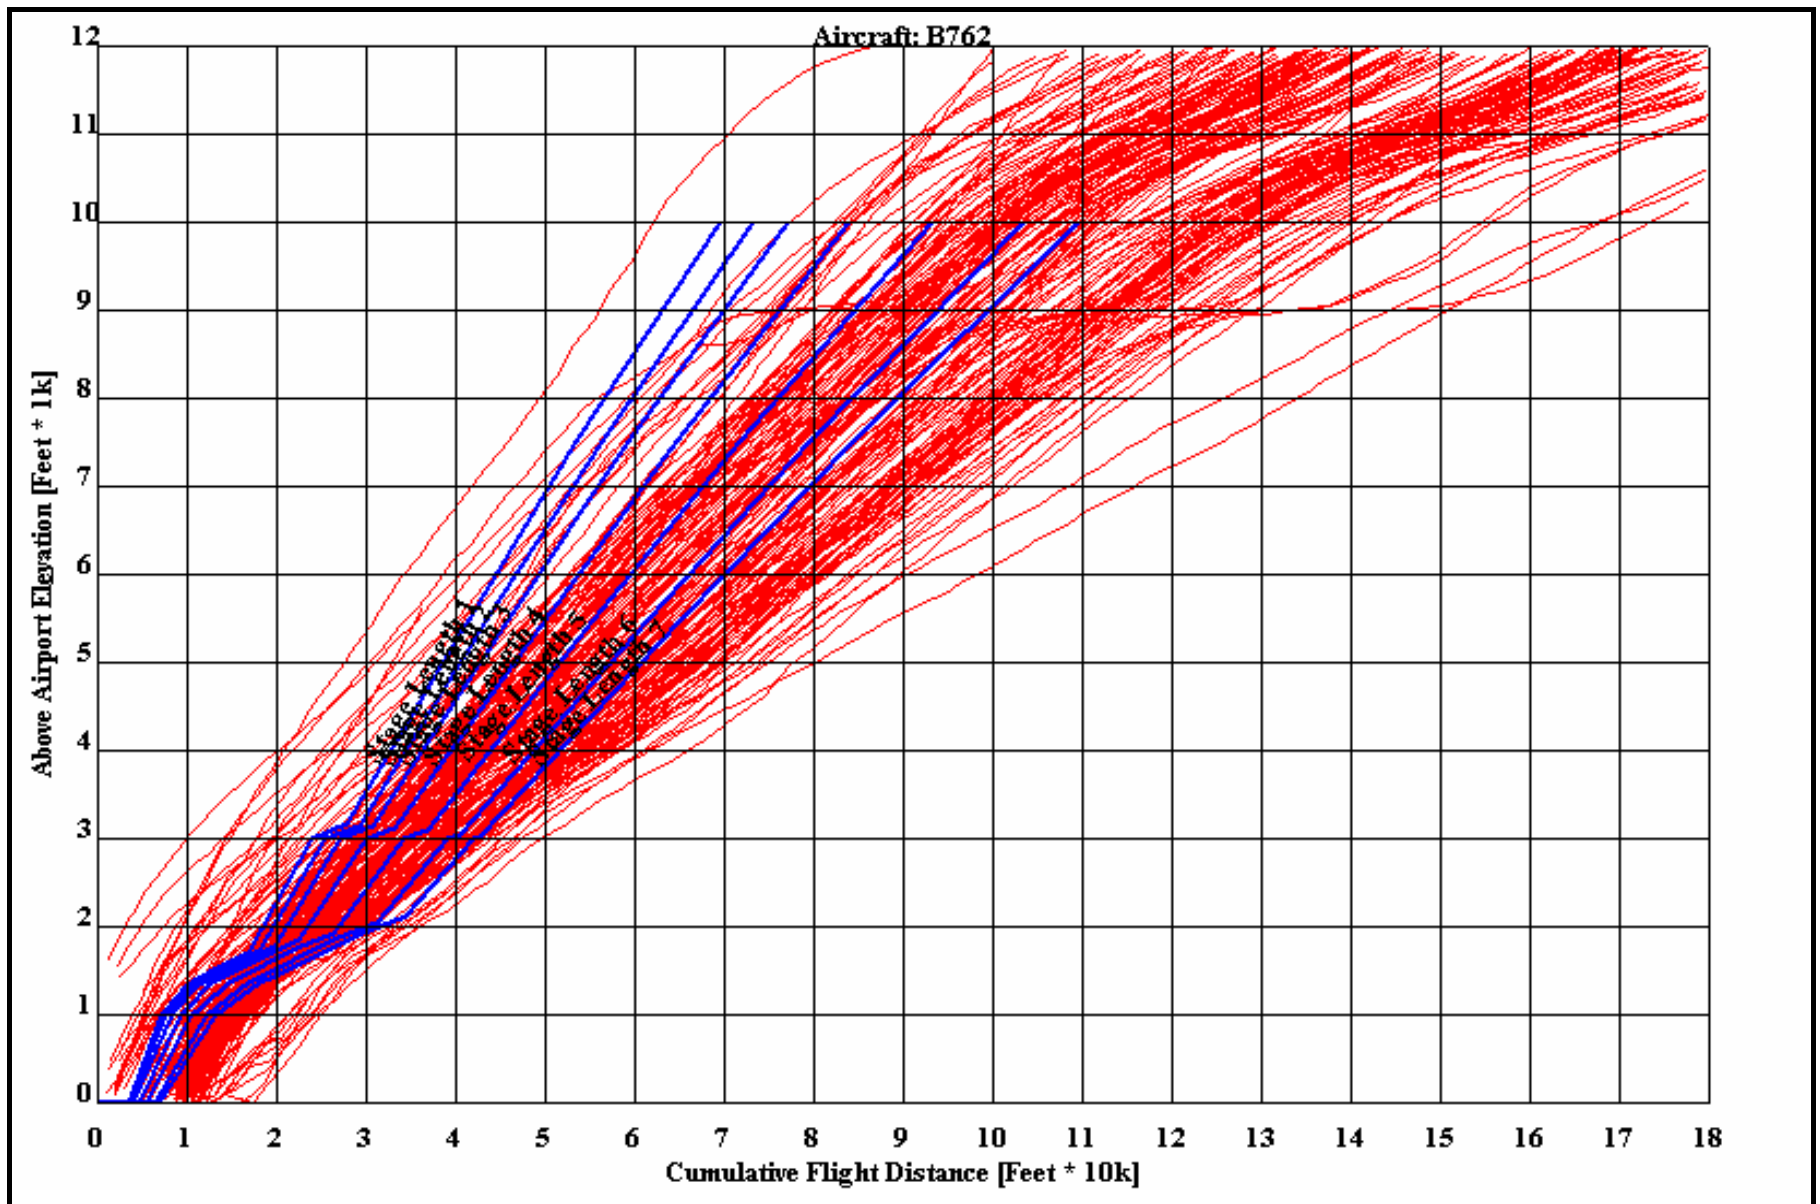

Departure Tracks Side View By Altitude

Portland International Airport

Aircraft: B737-300

INM Profile: B737-300/CFM56-3B-1

Departure Flight Tracks By Altitude

Portland International Airport

Aircraft: B757-200

INM Profile: B757-200/PW2037

Departure Flight Tracks By Altitude

Portland International Airport

Aircraft: B767-200

INM Profile: B767-200/CF6-80A

Departure Flight Tracks By Altitude

Portland International Airport

Aircraft: B747-400

INM Profile: B747-400/PW4056

Departure Flight Tracks By Altitude

Portland International Airport

Aircraft: A320

INM Profile: A320-211/CFM56-5A

Departure Flight Tracks By Altitude

Portland International Airport

Aircraft: MD80

INM Profile: MD-83/JT8D-219

Departure Flight Tracks By Altitude

Portland International Airport

Aircraft: DC10

INM Profile: DC10-40/JT9D-20