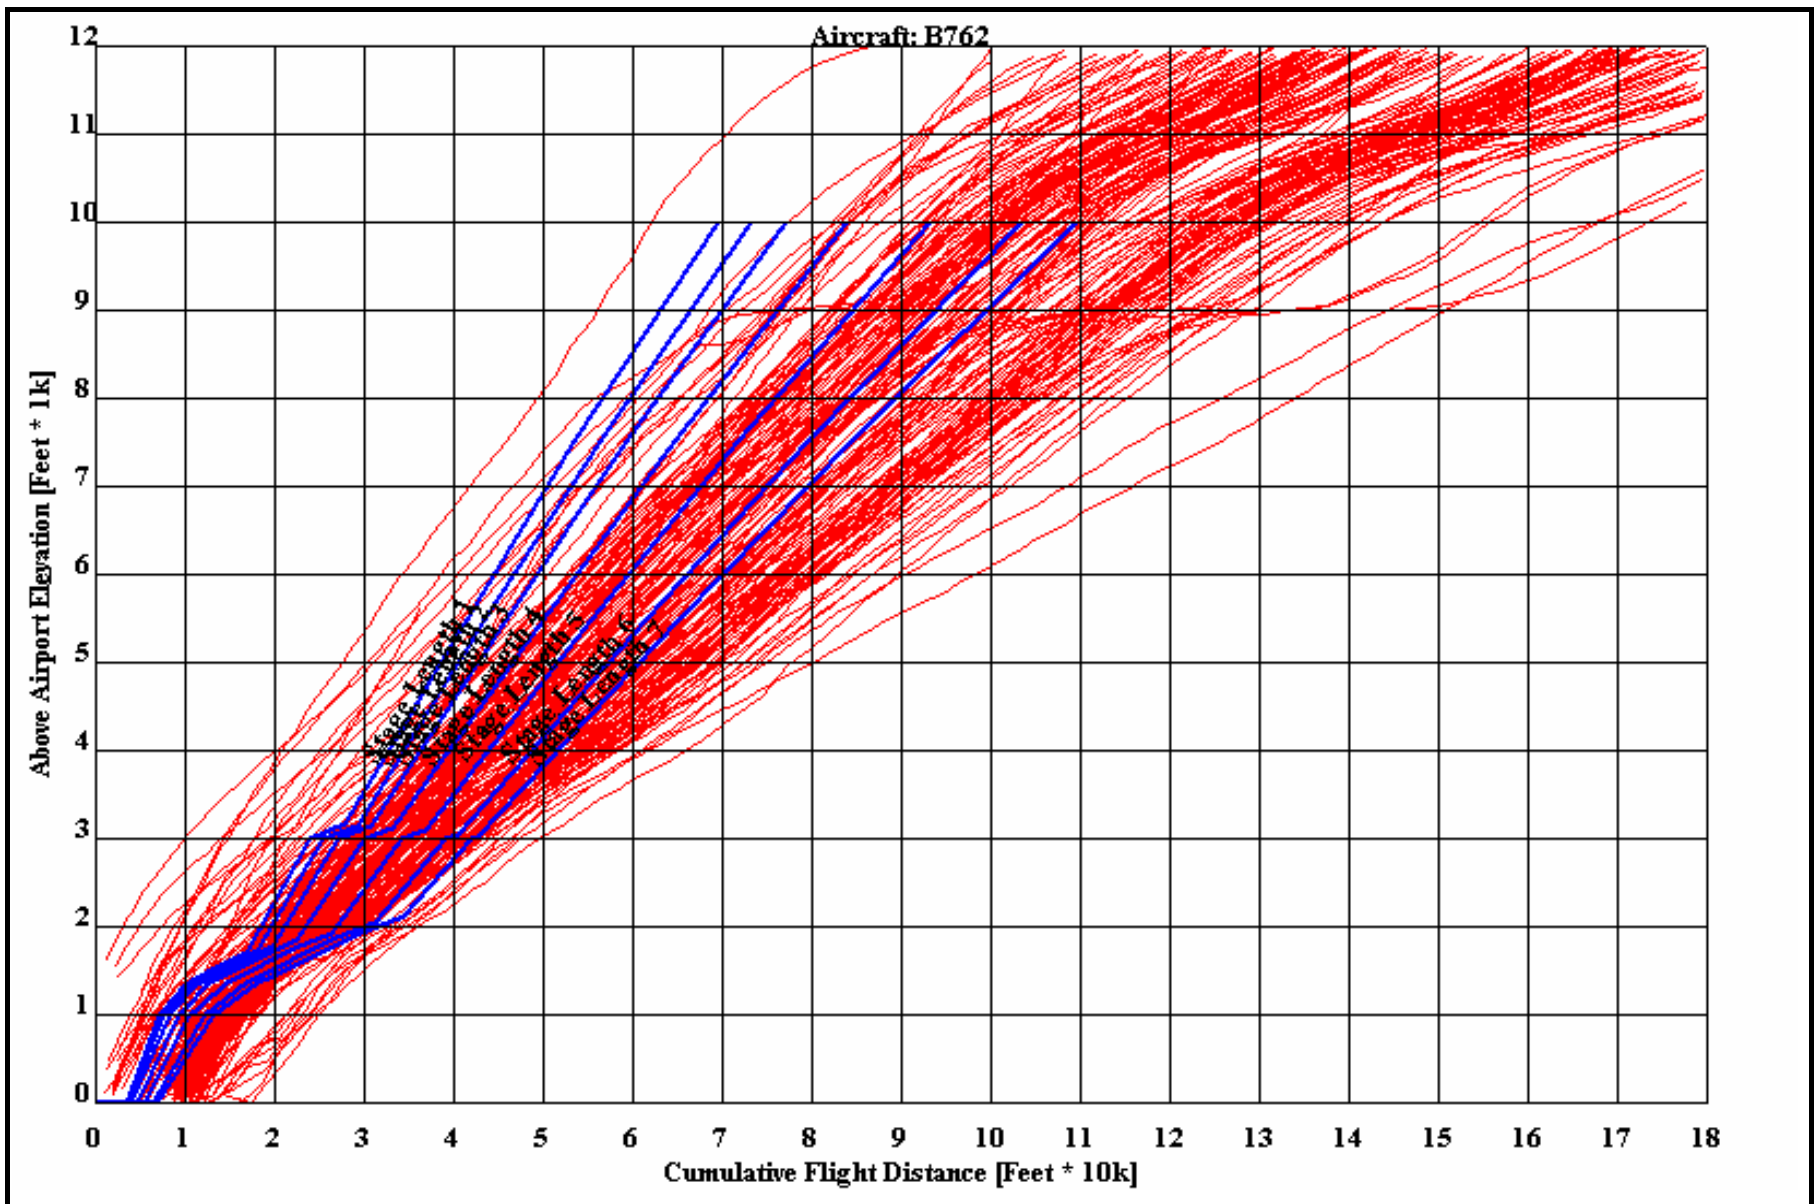

Departure Tracks Side View By Altitude

Portland International Airport

Aircraft: B737-300

INM Profile: B737-300/CFM56-3B-1

Departure Flight Tracks By Altitude

Portland International Airport

Aircraft: B757-200

INM Profile: B757-200/PW2037

Departure Flight Tracks By Altitude

Portland International Airport

Aircraft: B767-200

INM Profile: B767-200/CF6-80A

Departure Flight Tracks By Altitude

Portland International Airport

Aircraft: B747-400

INM Profile: B747-400/PW4056

Departure Flight Tracks By Altitude

Portland International Airport

Aircraft: A320

INM Profile: A320-211/CFM56-5A

Departure Flight Tracks By Altitude

Portland International Airport

Aircraft: MD80

INM Profile: MD-83/JT8D-219

Departure Flight Tracks By Altitude

Portland International Airport

Aircraft: DC10

INM Profile: DC10-40/JT9D-20