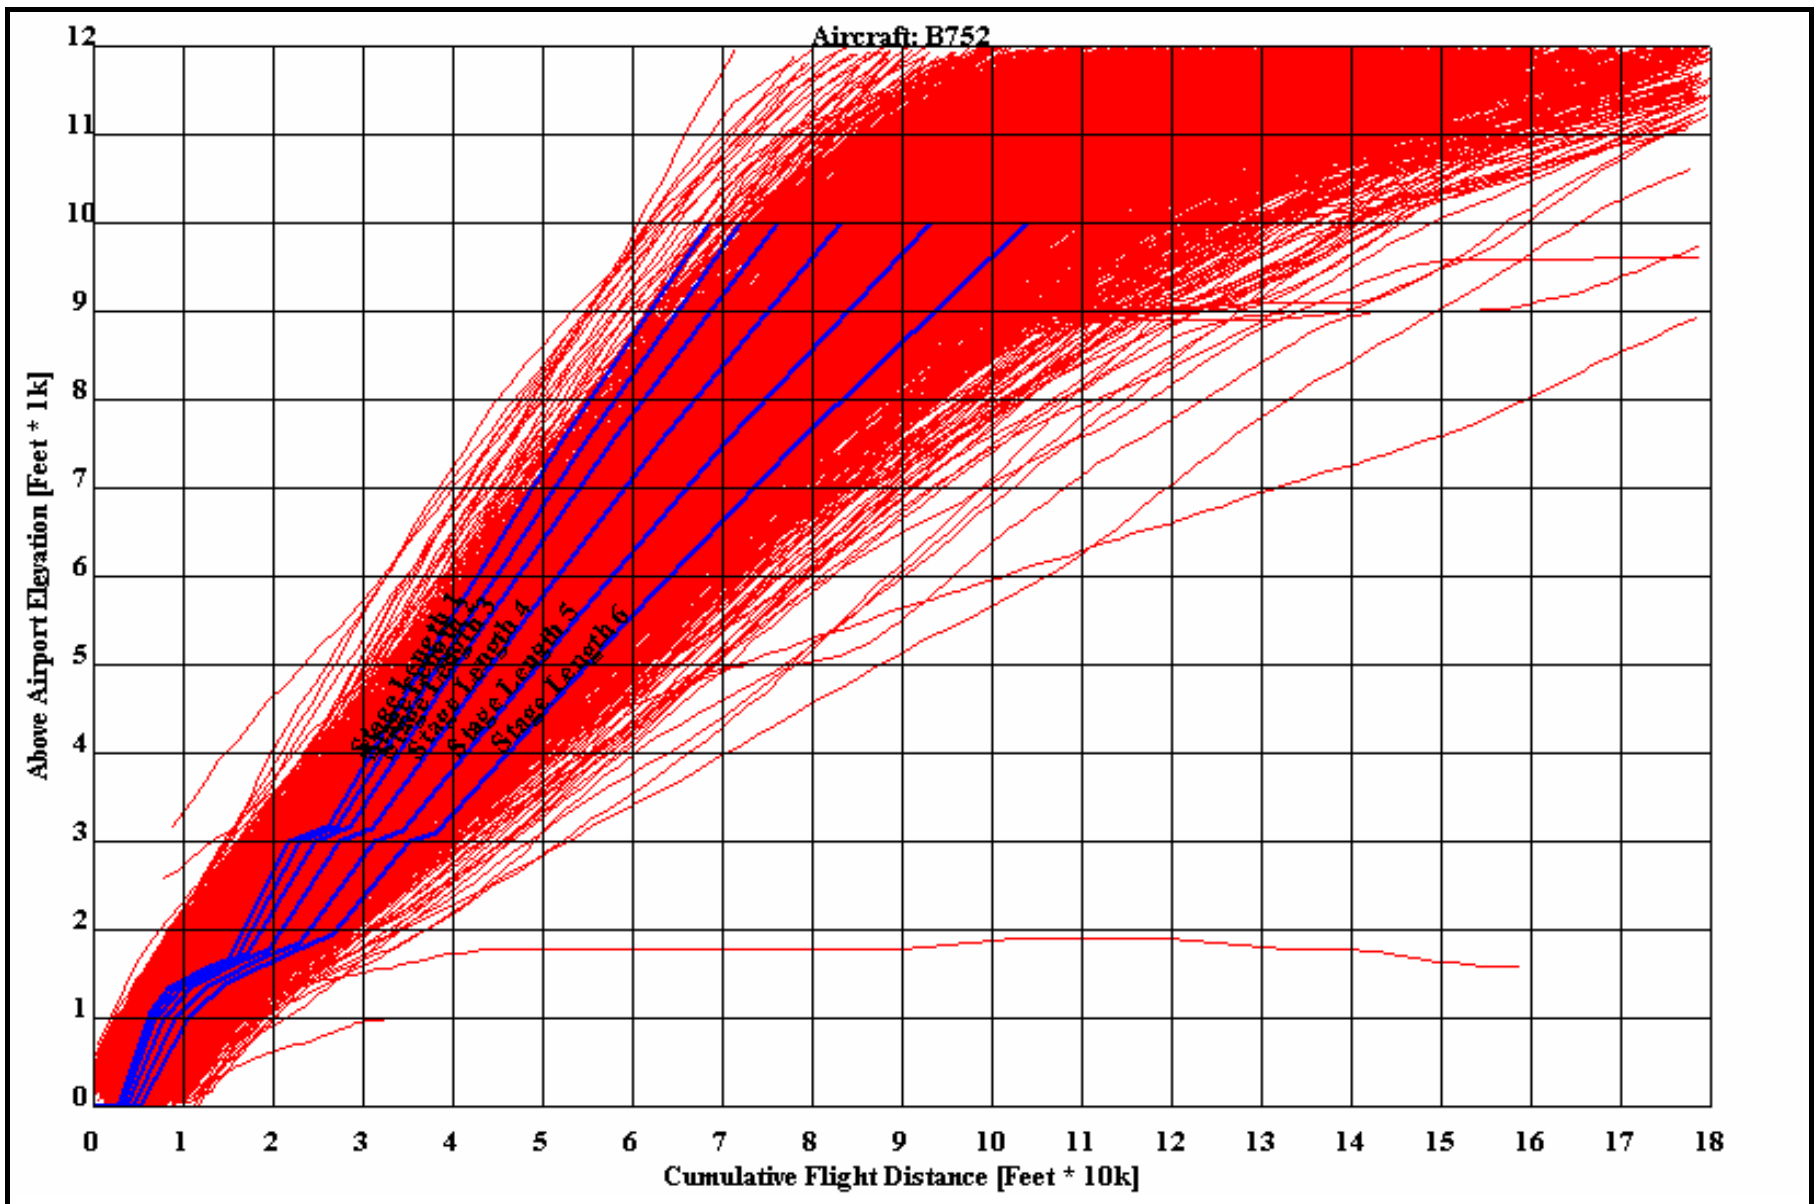

Departure Tracks Side View By Altitude

Portland International Airport

Aircraft: B737-300

INM Profile: B737-300/CFM56-3B-1

Departure Flight Tracks By Altitude

Portland International Airport

Aircraft: B757-200

INM Profile: B757-200/PW2037

Departure Flight Tracks By Altitude

Portland International Airport

Aircraft: B767-200

INM Profile: B767-200/CF6-80A

Departure Flight Tracks By Altitude

Portland International Airport

Aircraft: B747-400

INM Profile: B747-400/PW4056

Departure Flight Tracks By Altitude

Portland International Airport

Aircraft: A320

INM Profile: A320-211/CFM56-5A

Departure Flight Tracks By Altitude

Portland International Airport