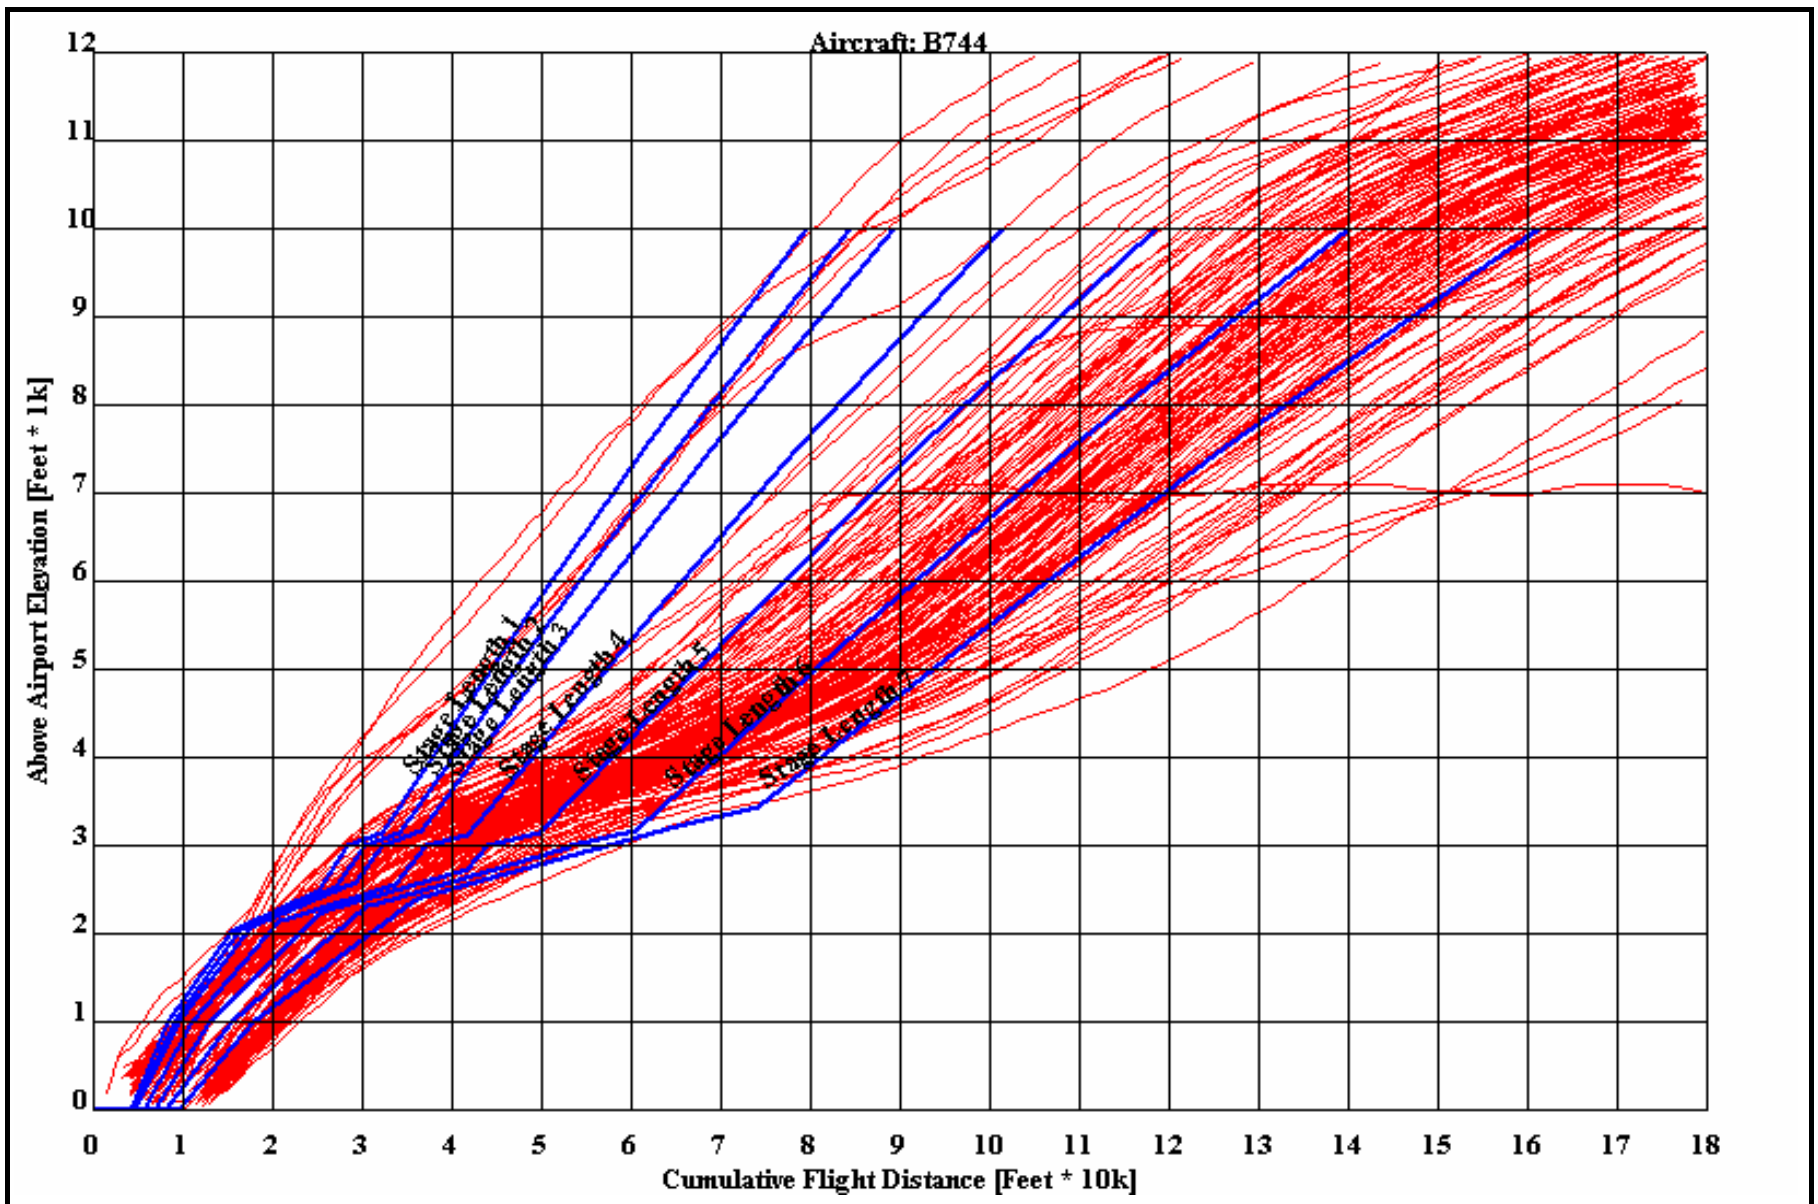

Departure Tracks Side View By Altitude

Portland International Airport

Aircraft: B737-300

INM Profile: B737-300/CFM56-3B-1

Departure Flight Tracks By Altitude

Portland International Airport

Aircraft: B757-200

INM Profile: B757-200/PW2037

Departure Flight Tracks By Altitude

Portland International Airport

Aircraft: B767-200

INM Profile: B767-200/CF6-80A

Departure Flight Tracks By Altitude

Portland International Airport

Aircraft: B747-400

INM Profile: B747-400/PW4056

Departure Flight Tracks By Altitude

Portland International Airport

Aircraft: A320

INM Profile: A320-211/CFM56-5A

Departure Flight Tracks By Altitude

Portland International Airport

Aircraft: MD80

INM Profile: MD-83/JT8D-219

Departure Flight Tracks By Altitude

Portland International Airport

Aircraft: DC10

INM Profile: DC10-40/JT9D-20