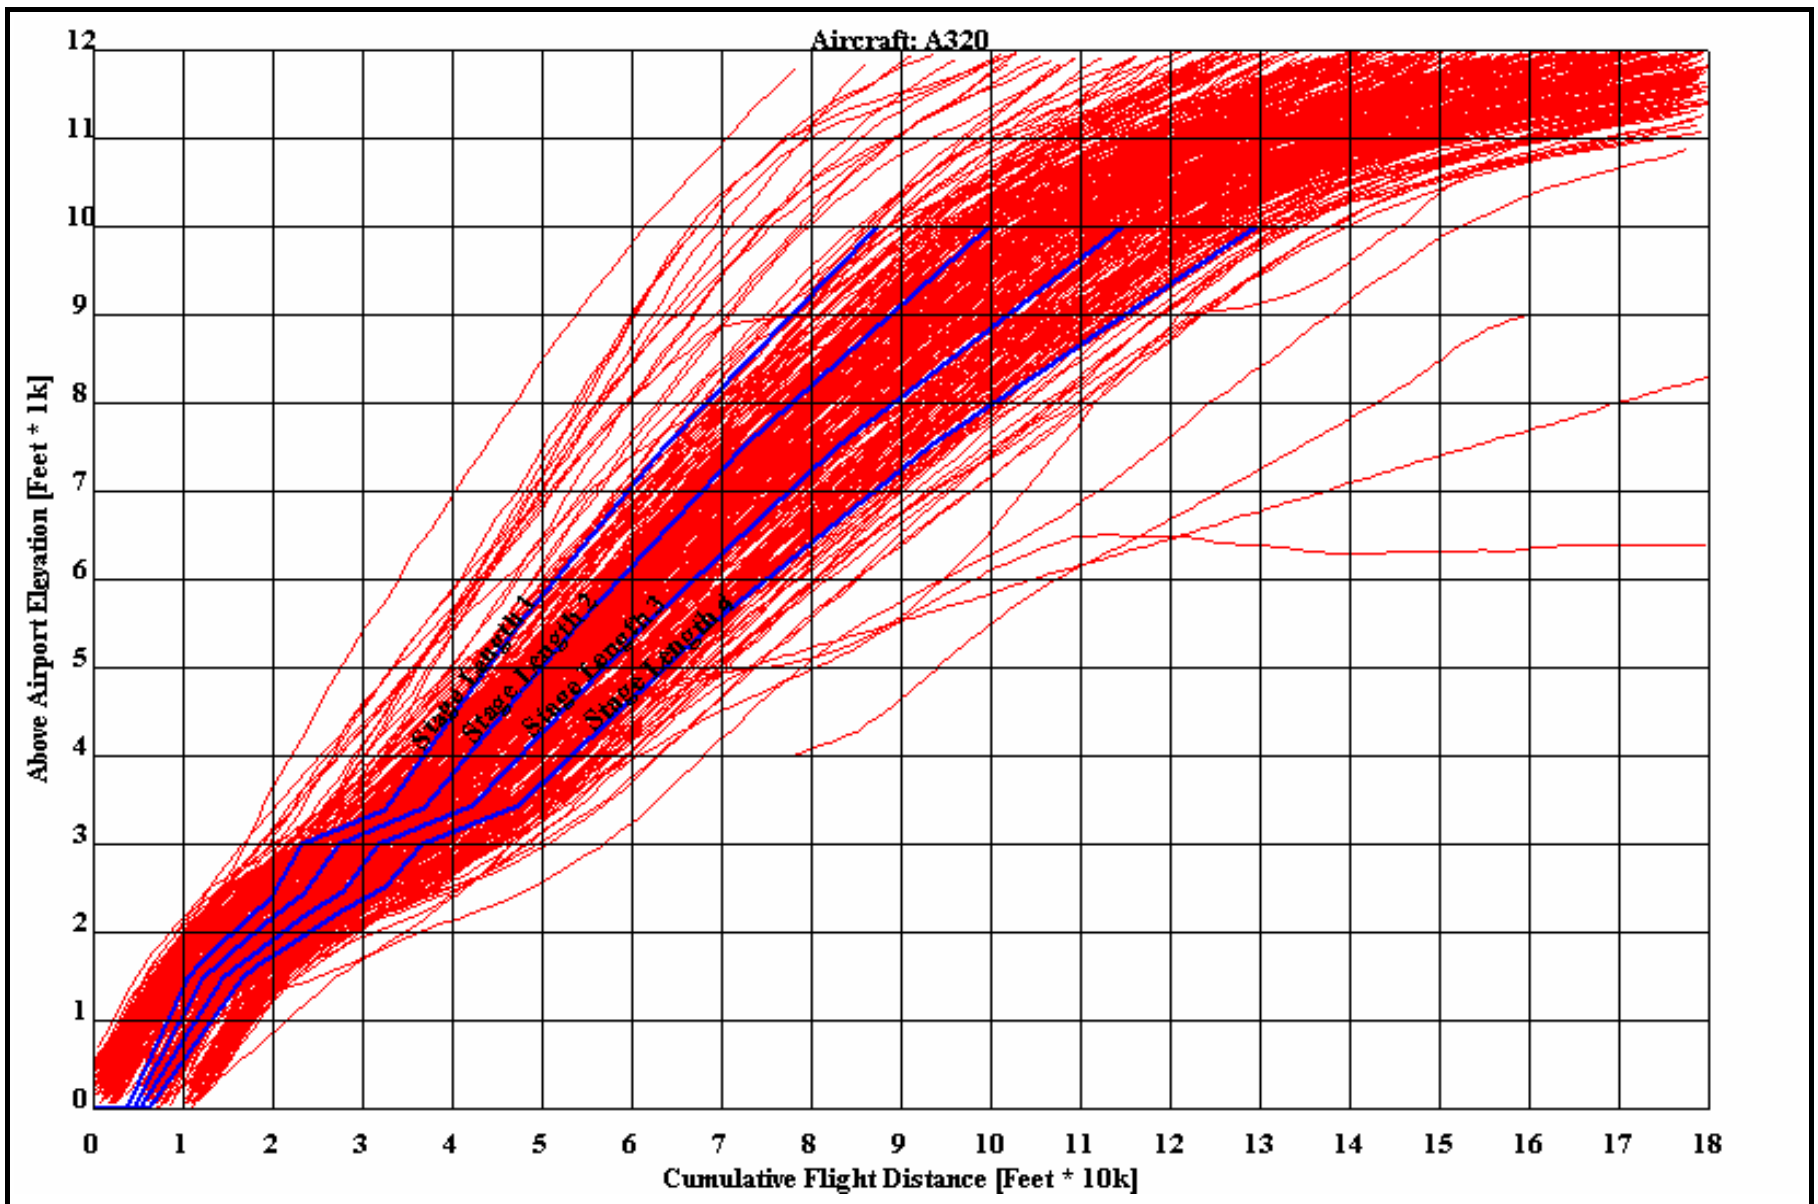

INM Profile: B757-200/PW2037

Departure Flight Tracks By Altitude

Portland International Airport

Aircraft: B767-200

INM Profile: B767-200/CF6-80A

Departure Flight Tracks By Altitude

Portland International Airport

Aircraft: B747-400

INM Profile: B747-400/PW4056

Departure Flight Tracks By Altitude

Portland International Airport

Aircraft: A320

INM Profile: A320-211/CFM56-5A

Departure Flight Tracks By Altitude

Portland International Airport

Aircraft: MD80

INM Profile: MD-83/JT8D-219

Departure Flight Tracks By Altitude

Portland International Airport

Aircraft: DC10

INM Profile: DC10-40/JT9D-20