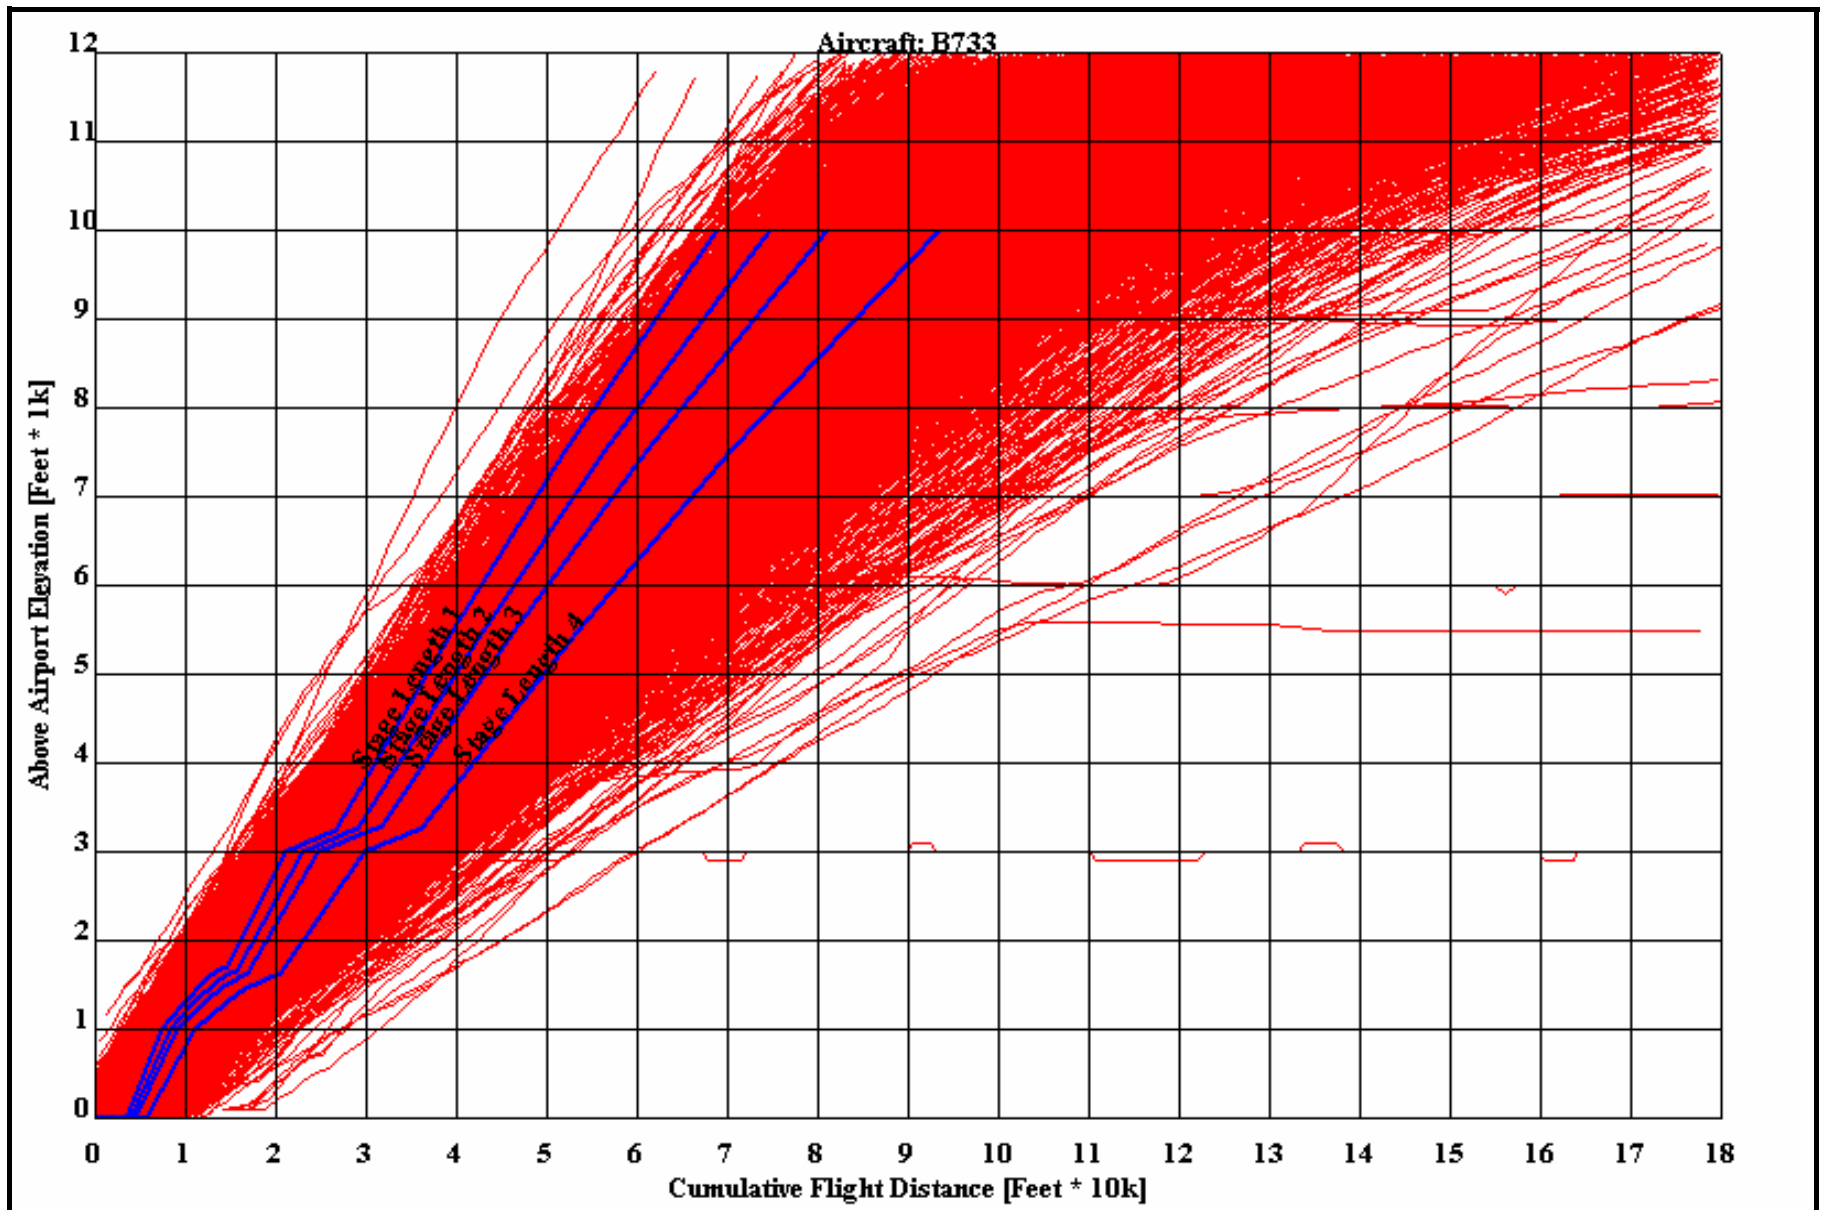

Departure Tracks Side View By Altitude

Portland International Airport

Aircraft: B737-300

INM Profile: B737-300/CFM56-3B-1

Departure Flight Tracks By Altitude

Portland International Airport

Aircraft: B757-200

INM Profile: B757-200/PW2037

Departure Flight Tracks By Altitude

Portland International Airport

Aircraft: B767-200

INM Profile: B767-200/CF6-80A

Departure Flight Tracks By Altitude

Portland International Airport

Aircraft: B747-400

INM Profile: B747-400/PW4056

Departure Flight Tracks By Altitude

Portland International Airport

Aircraft: A320

INM Profile: A320-211/CFM56-5A

Departure Flight Tracks By Altitude

Portland International Airport