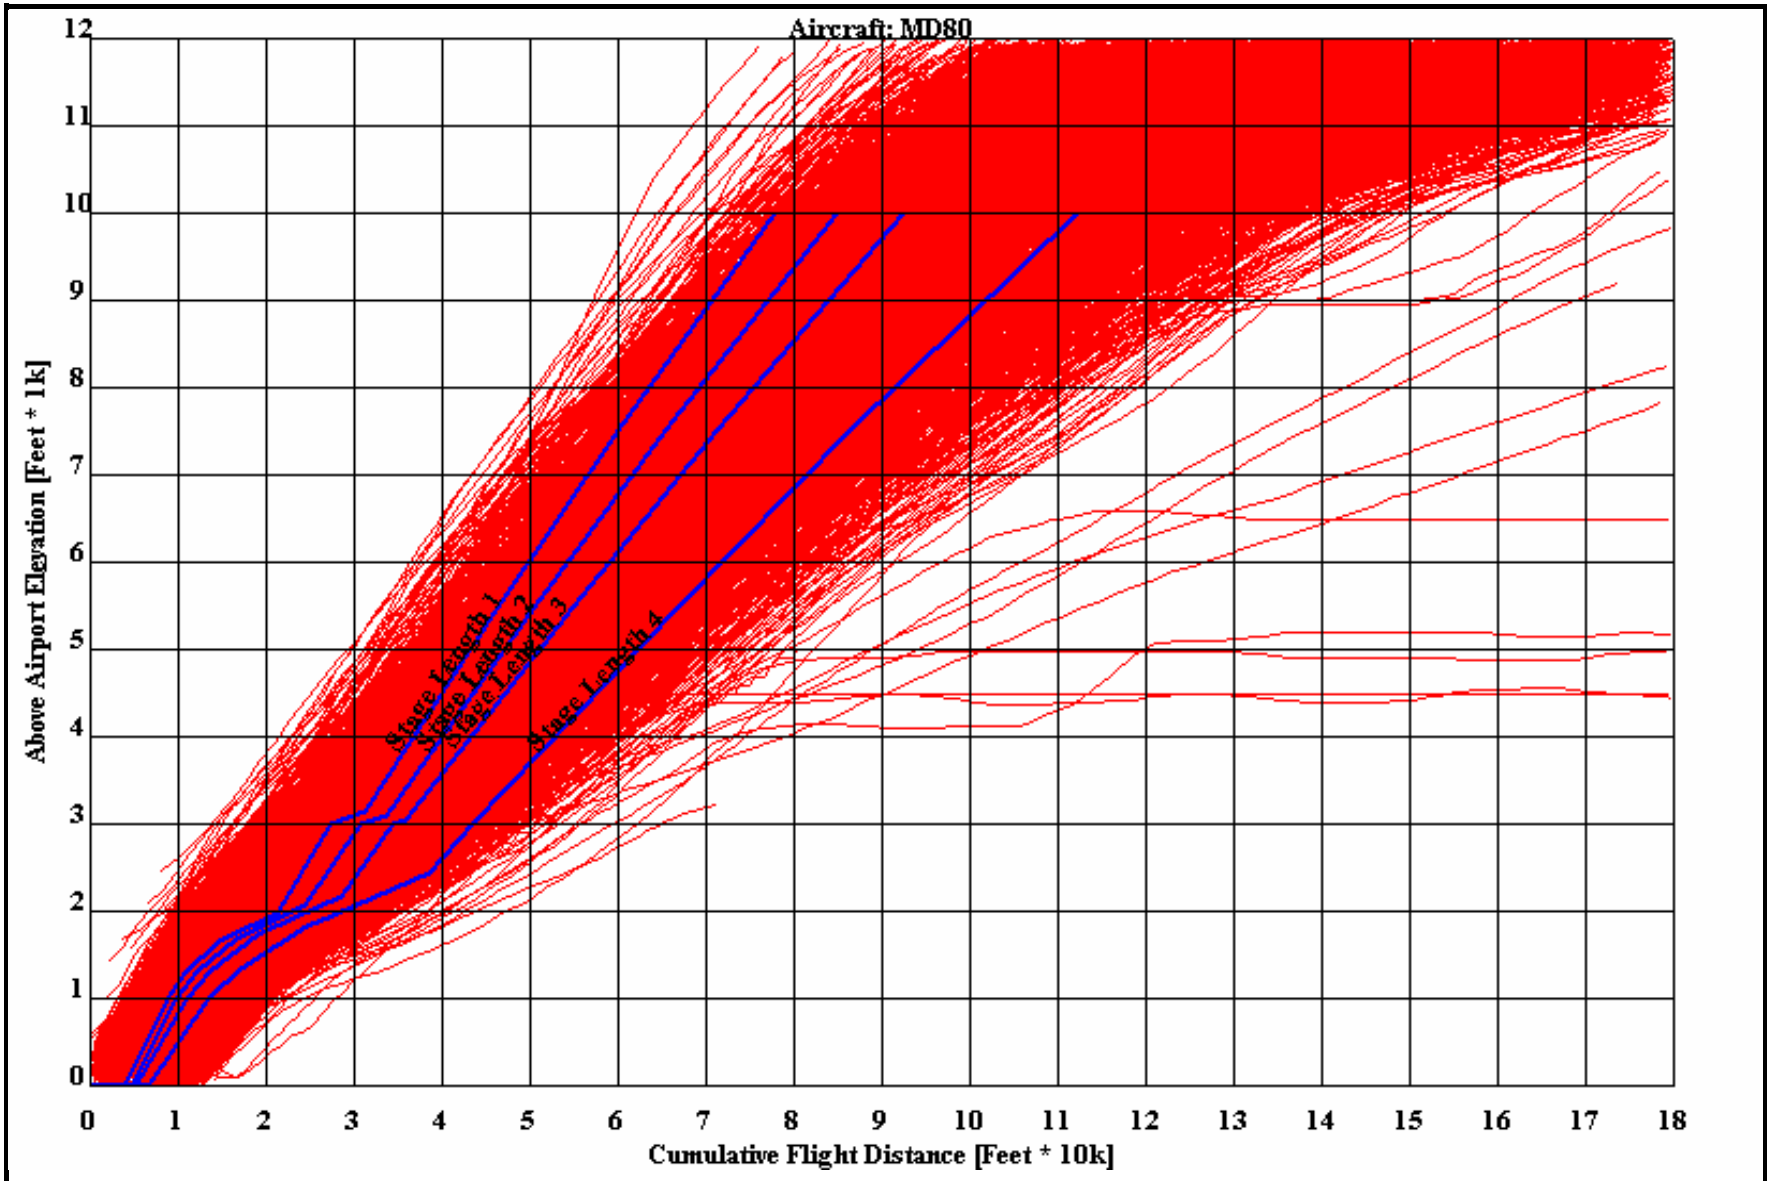

INM Profile: B757-200/PW2037

Departure Flight Tracks By Altitude

Portland International Airport

Aircraft: B767-200

INM Profile: B767-200/CF6-80A

Departure Flight Tracks By Altitude

Portland International Airport

Aircraft: B747-400

INM Profile: B747-400/PW4056

Departure Flight Tracks By Altitude

Portland International Airport

Aircraft: A320

INM Profile: A320-211/CFM56-5A

Departure Flight Tracks By Altitude

Portland International Airport

Aircraft: MD80

INM Profile: MD-83/JT8D-219

Departure Flight Tracks By Altitude

Portland International Airport

Aircraft: DC10

INM Profile: DC10-40/JT9D-20