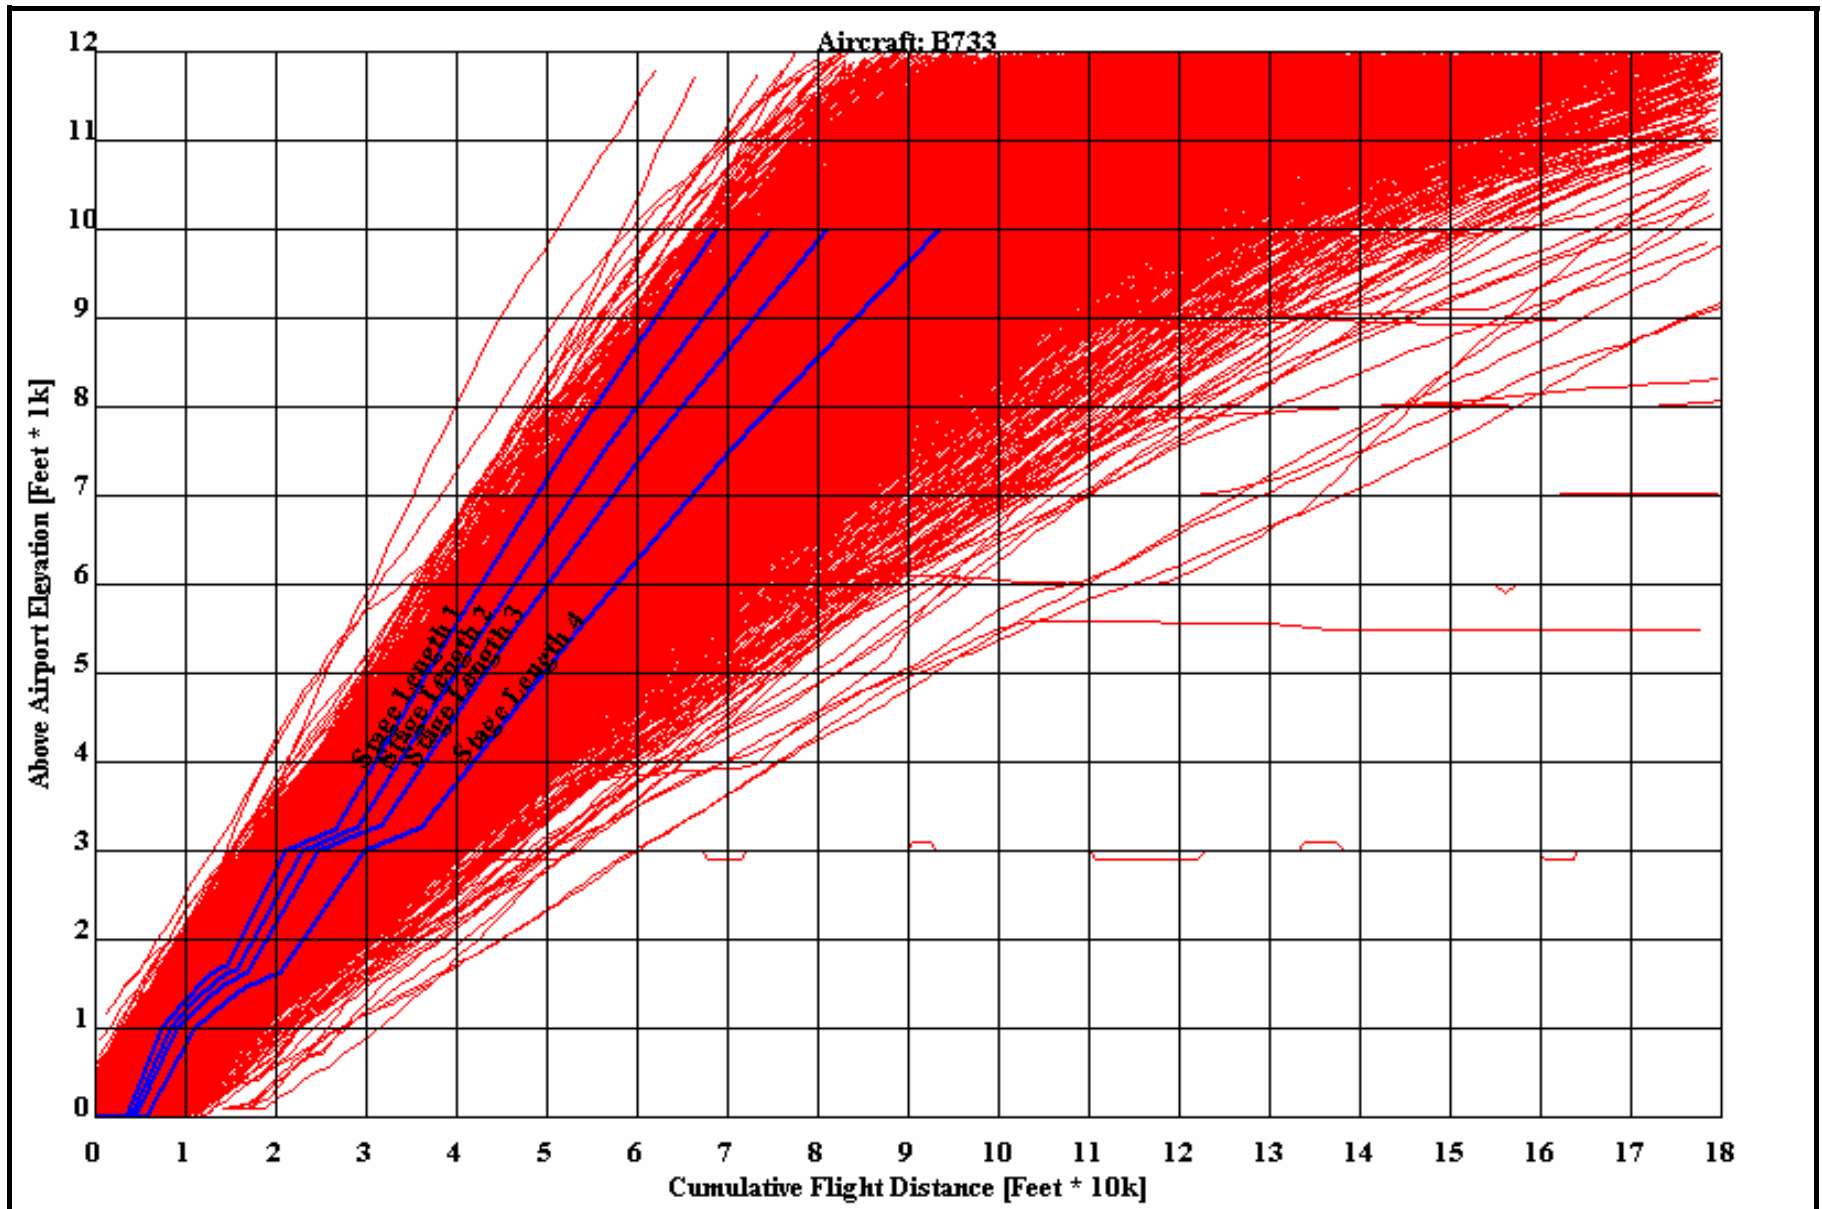

Departure Tracks Side View By Altitude

Portland International Airport

Aircraft: B737-300

INM Profile: B737-300/CFM56-3B-1

Departure Flight Tracks By Altitude

Portland International Airport

Aircraft: B757-200

INM Profile: B757-200/PW2037

Departure Flight Tracks By Altitude

Portland International Airport

Aircraft: B767-200

INM Profile: B767-200/CF6-80A

Departure Flight Tracks By Altitude

Portland International Airport

Aircraft: B747-400

INM Profile: B747-400/PW4056

Departure Flight Tracks By Altitude

Portland International Airport

Aircraft: A320

INM Profile: A320-211/CFM56-5A

Departure Flight Tracks By Altitude

Portland International Airport