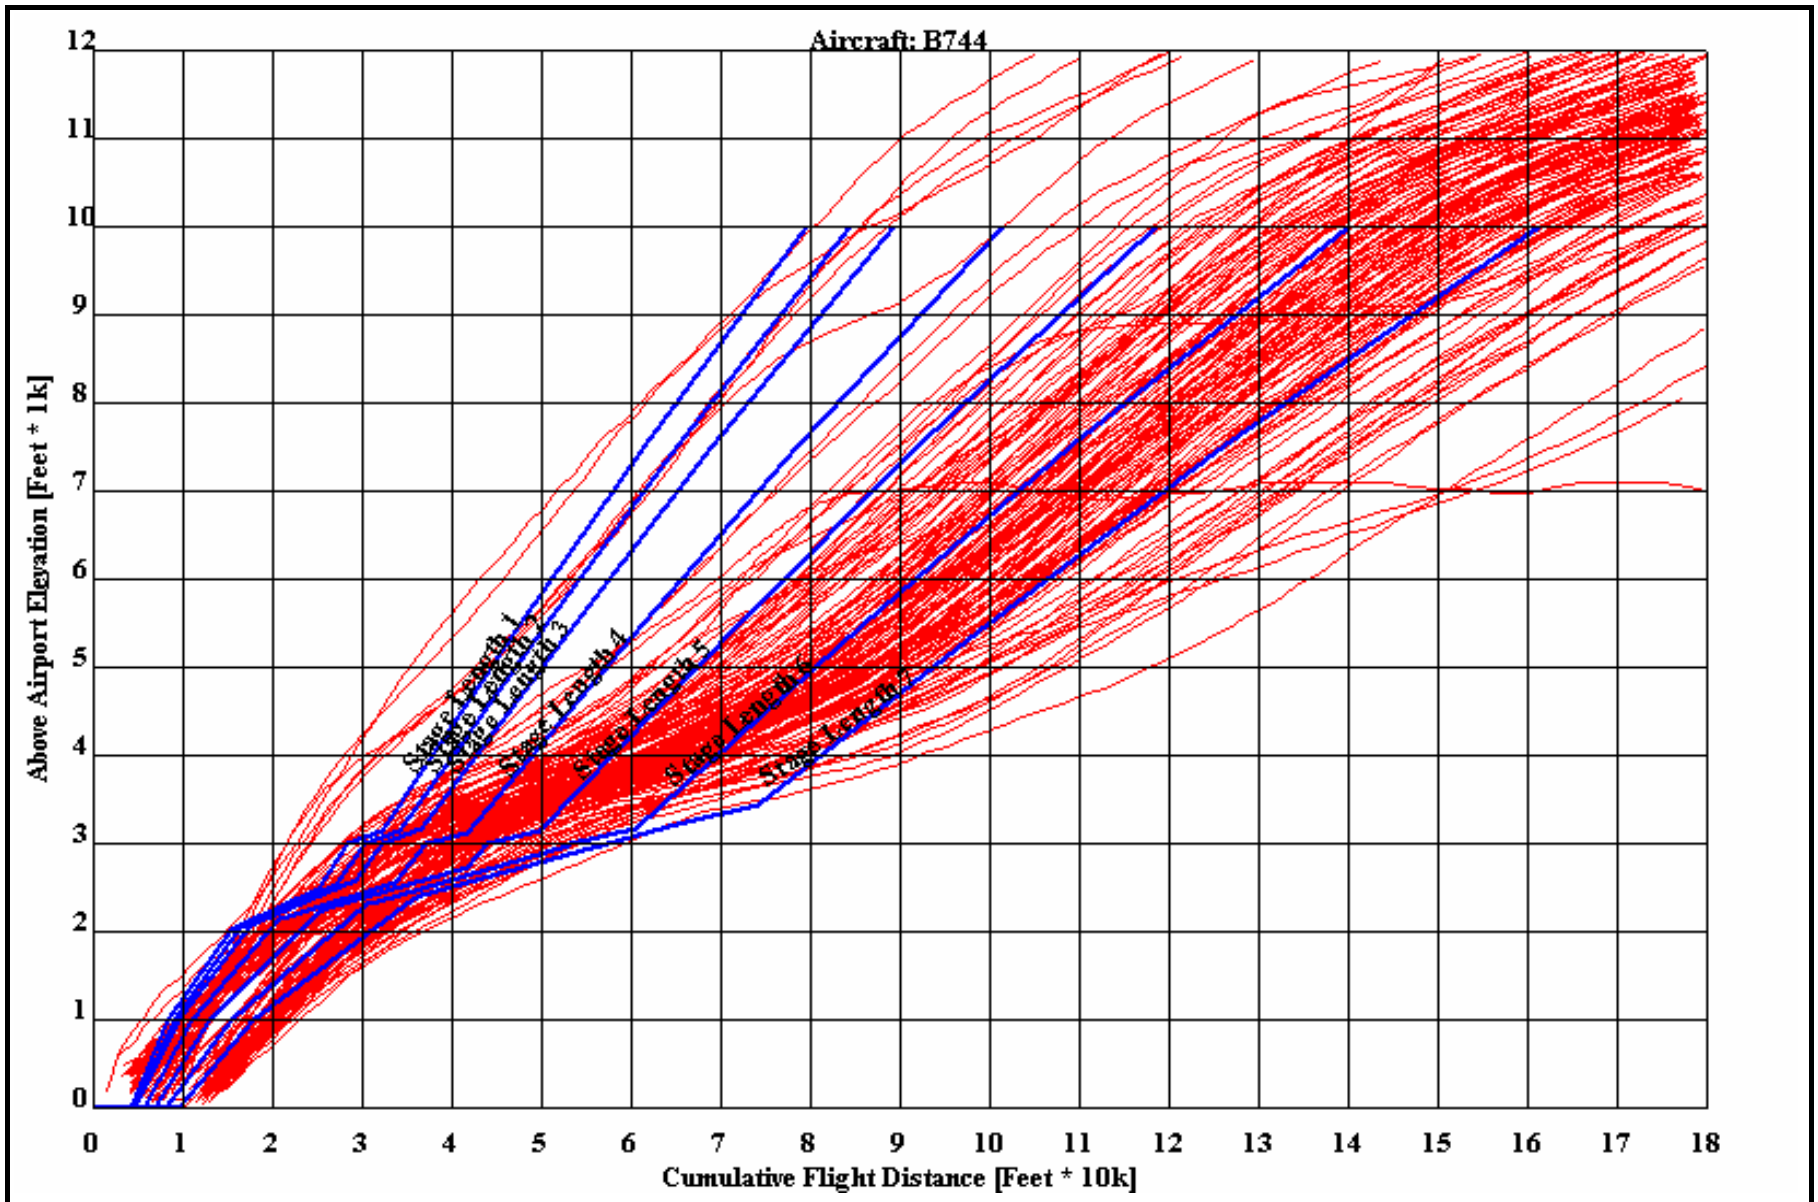

Departure Tracks Side View By Altitude

Portland International Airport

Aircraft: B737-300

INM Profile: B737-300/CFM56-3B-1

Departure Flight Tracks By Altitude

Portland International Airport

Aircraft: B757-200

INM Profile: B757-200/PW2037

Departure Flight Tracks By Altitude

Portland International Airport

Aircraft: B767-200

INM Profile: B767-200/CF6-80A

Departure Flight Tracks By Altitude

Portland International Airport

Aircraft: B747-400

INM Profile: B747-400/PW4056

Departure Flight Tracks By Altitude

Portland International Airport

Aircraft: A320

INM Profile: A320-211/CFM56-5A

Departure Flight Tracks By Altitude

Portland International Airport

Aircraft: MD80

INM Profile: MD-83/JT8D-219

Departure Flight Tracks By Altitude

Portland International Airport

Aircraft: DC10

INM Profile: DC10-40/JT9D-20